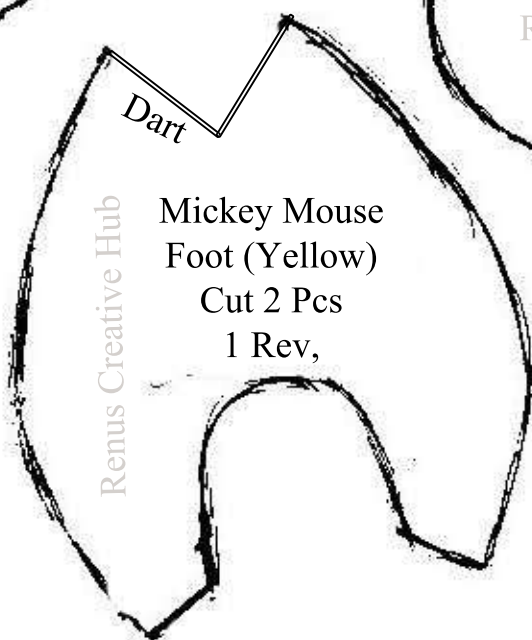

Mickey Mouse
Upper Body (Black)
Cut 1 Pc

Renus Creative Hub

Renus Creative Hub

Mickey Mouse
Lower Body (Red)
Cut 1 Pc

Mickey Mouse
Leg (Black)
Cut 2 Pcs
1 Rev.

Renus Creative Hub

Mickey Mouse
Hand (White)
Cut 2 Pcs
1 Rev.

Renus Creative Hub

Mickey Mouse
Arm (Black)
Cut 2 Pcs
1 Rev.

Renus Creative Hub

Mickey Mouse
Foot (Yellow)
Cut 2 Pcs
1 Rev,

Renus Creative Hub

Mickey Mouse
Foot Pad (Yellow)
Cut 2 Pcs
1 Rev.

Renus Creative Hub